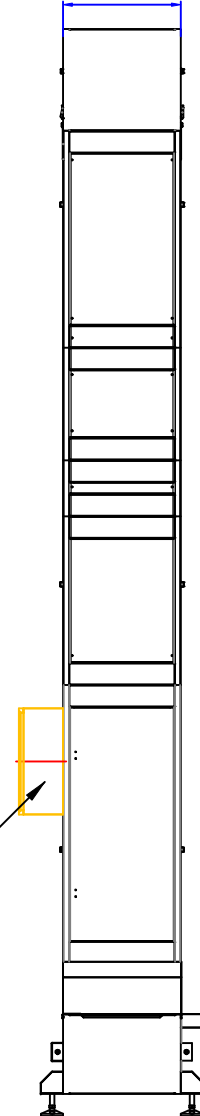

plexiglass door

Electric/Control Box

532mm [20.9in]

Electric/Control Box

Name: ELC-BE2L 2L Bucket Elevator	Date: 05/20/2021	Rev: 1
Project:	ELC Packaging Machine Equipment Company LLC	
Notes:		