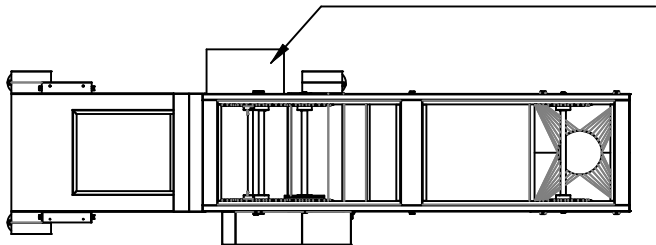

plexiglass door

Electric/Control Box

532mm [20.9in]

Electric/Control Box

Name: ELC-BE2L 2L Bucket Elevator	Date: 05/20/2021	Rev: 1
Project:	ELC Packaging Machine Equipment Company LLC	
Notes:		