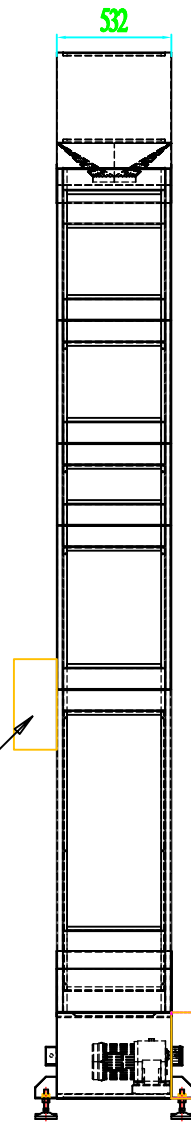

Electric/Control Box

Electric/Control Box

Name: ELC-4LBE | 4L Bucket Elevator

Date: 05/20/2021

Rev: 1

Project:

ELC Packaging Machine
Equipment Company LLC

Notes: