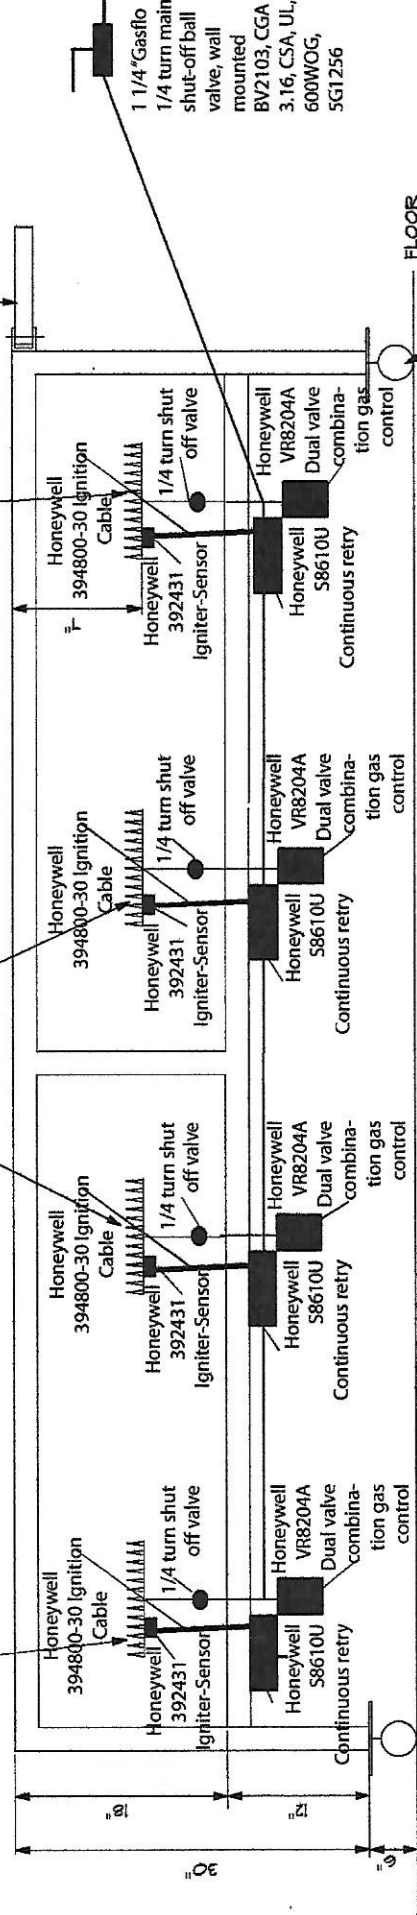

**TOP VIEW**

8" cast iron 200,000 BTU Jet Burner  
 Manufacturer: Tejas Smokers  
 Number of Jets: 20  
 Model JETC20

6" cast iron 100,000 BTU Jet Burners.  
 Manufacturer: Tejas Smokers  
 Number of Jets: 10  
 Model: JETC10

8" cast iron 200,000 BTU Jet Burner  
 Manufacturer: Tejas Smokers  
 Number of Jets: 20  
 Model JETC20

**FRONT VIEW**

SWINGING CONTROL ARM

1 1/4" Gasflo  
 1/4 turn main  
 shut-off ball  
 valve, wall  
 mounted  
 BV2103, CGA  
 3.16, CSA, UL,  
 600WOG,  
 5G1256