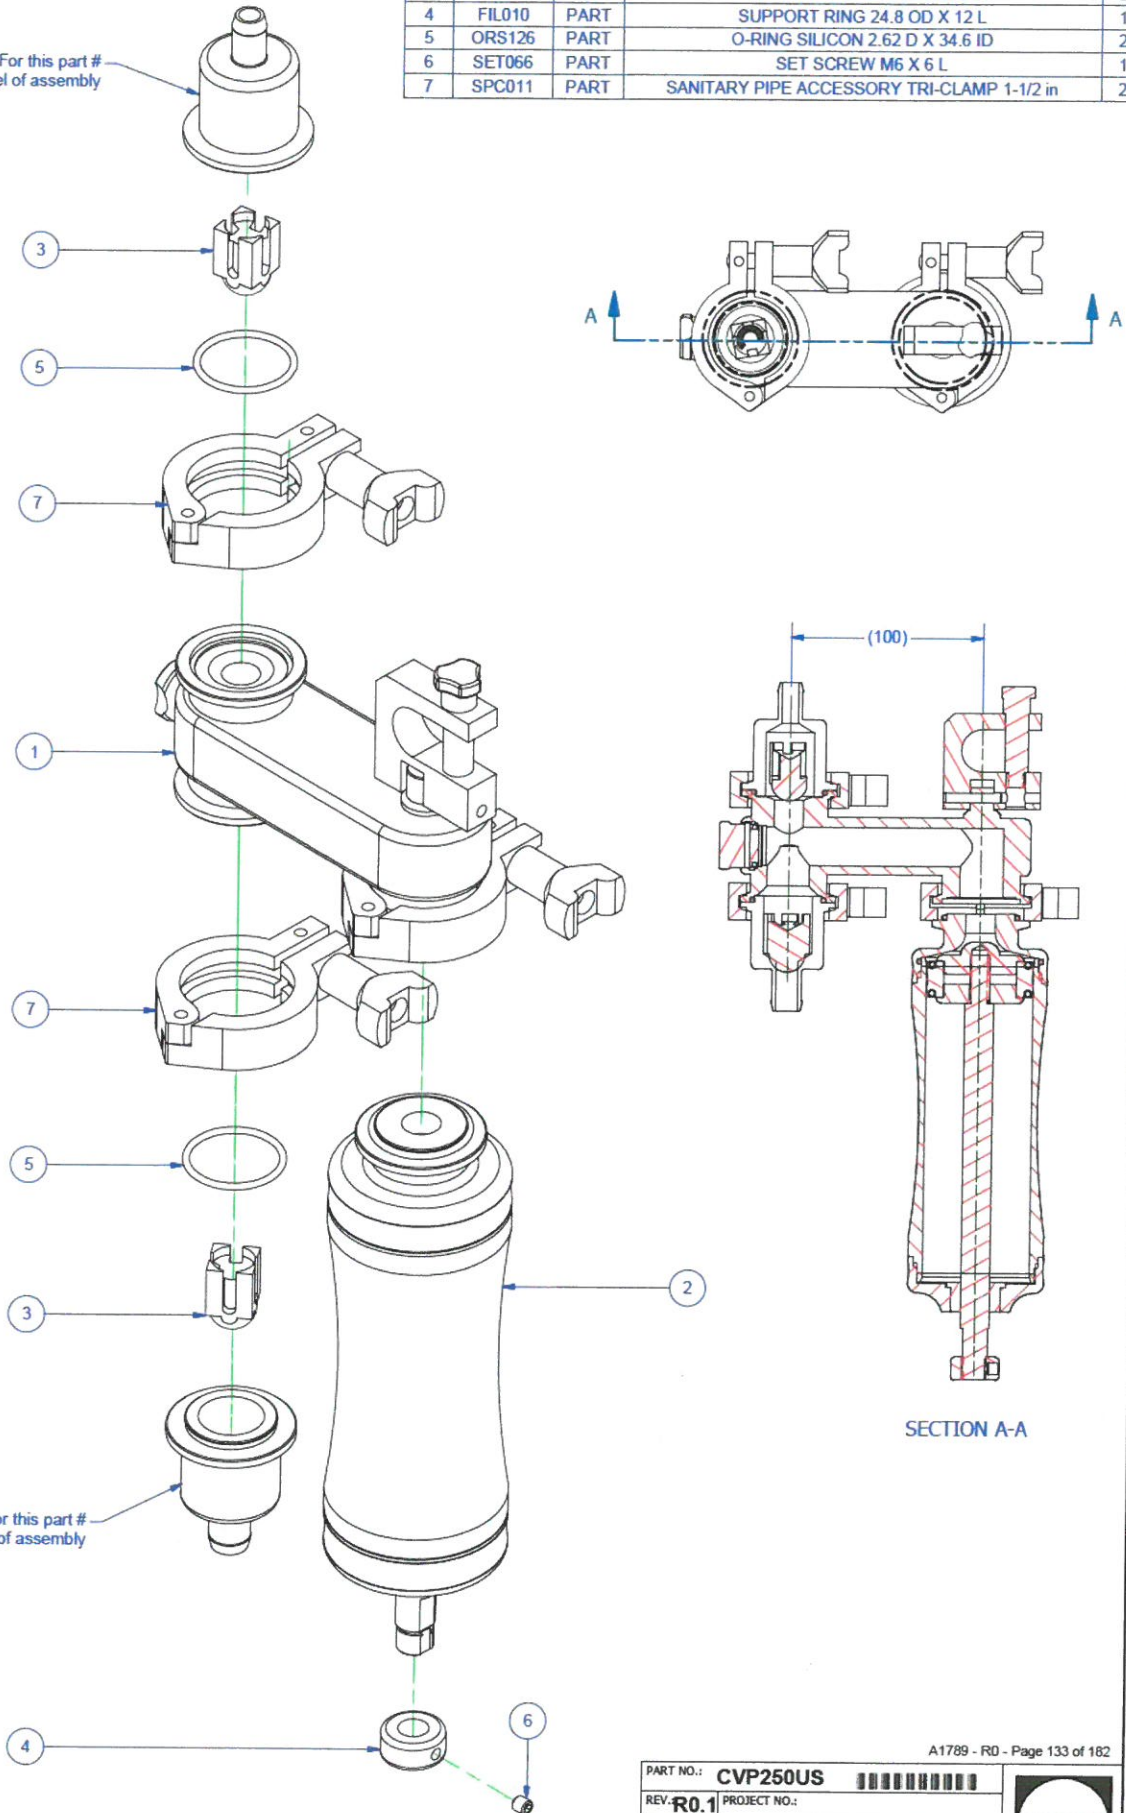

PARTS LIST

ITEM	PART #	GROUP	DESCRIPTION	QTY
1	CVP002	ASSY	VOLUMETRIC PUMP SS 100cc & 250cc VALVE ASSEMBLY	1
2	CVP014US	ASSY	VOLUMETRIC PUMP SS 250cc CHAMBER ASSEMBLY	1
3	CVP042	PART	WEIGHT 18 W X 18 H X 30.5 L	2
4	FIL010	PART	SUPPORT RING 24.8 OD X 12 L	1
5	ORS126	PART	O-RING SILICON 2.62 D X 34.6 ID	2
6	SET066	PART	SET SCREW M6 X 6 L	1
7	SPC011	PART	SANITARY PIPE ACCESSORY TRI-CLAMP 1-1/2 in	2

For this part #
see next level of assembly

For this part #
see next level of assembly

SECTION A-A

PART NO.:	CVP250US	■■■■■■■■■■
REV.:	R0.1	PROJECT NO.:
SHEET NO.:	1 of 1	TITLE:
		VOLUMETRIC PUMP SS 250cc ASSEMBLY